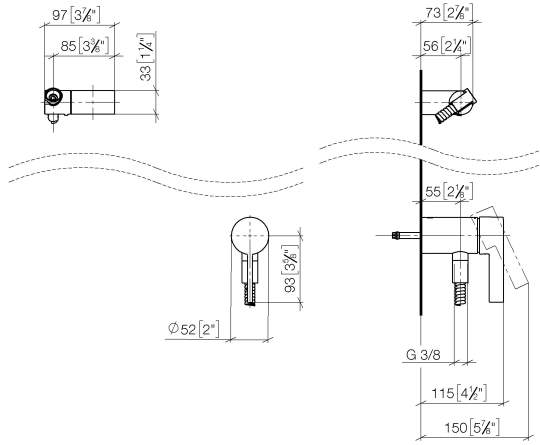

Concealed single-lever mixer with integrated shower connection with hand shower set without hand shower - Brushed Light Gold

IMO

36 002 970

- metal shower hose 1750mm with integrated anti-twist protection

This article does not include a hand shower!

Intrinsic protection against back flow.

Fits: IMO, LULU, MADISON, MEM, TARA, CL.1, LISSÉ, VAIA, META, CYO

	Brushed Light Gold	36 002 970-27
	Chrome	36 002 970-00
	Brushed Platinum	36 002 970-06
	Platinum	36 002 970-08
	Dark Chrome	36 002 970-19
	Brushed Durabronze (23kt Gold)	36 002 970-28
	Matte Black	36 002 970-33
	Brushed Bronze	36 002 970-42
	Brushed Champagne (22kt Gold)	36 002 970-46
	Champagne (22kt Gold)	36 002 970-47
	Brushed Chrome	36 002 970-93
	Brushed Dark Platinum	36 002 970-99

Concealed single-lever mixer with integrated shower connection with hand shower set without hand shower - Brushed Light Gold

IMO

36 002 970
mm [inches]

Concealed single-lever mixer with integrated shower connection with hand shower set without hand shower - Brushed Light Gold

IMO

36 002 970

Parts for other finishes can be found here: [Chrome](#)

Spare parts list

No.	Item Number	Name	Quantity used	Delivery time
1	28 060 970-27	Wall bracket swivel - Brushed Light Gold	1	30
2	28 322 970-27	Metal shower hose 1/2" x 3/8" x 1750 mm - Brushed Light Gold	1	30
3	36 050 970-27	Concealed single-lever mixer with integrated shower connection - Brushed Light Gold	1	30